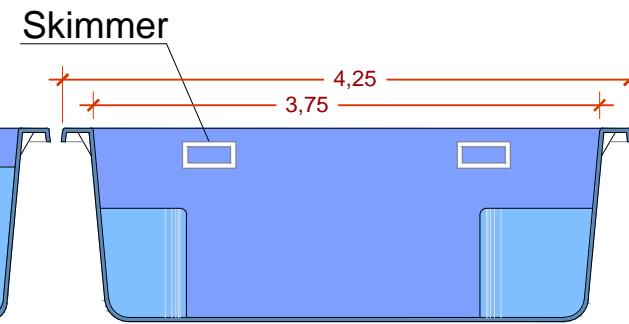

SIZES PLANE-PLATINUM 10 MODEL

POOL EXTERNAL SIZES: 10,40 X 4,25 m
 MAXIMUM DEPTH: 1,42 m
 CURB WIDTH: 0,25 m

TOP VIEW

LONGITUDINAL SECTION

CROSS SECTION

Sizes in meters, sizes tolerance ± 2 cm

Model: platinum 10