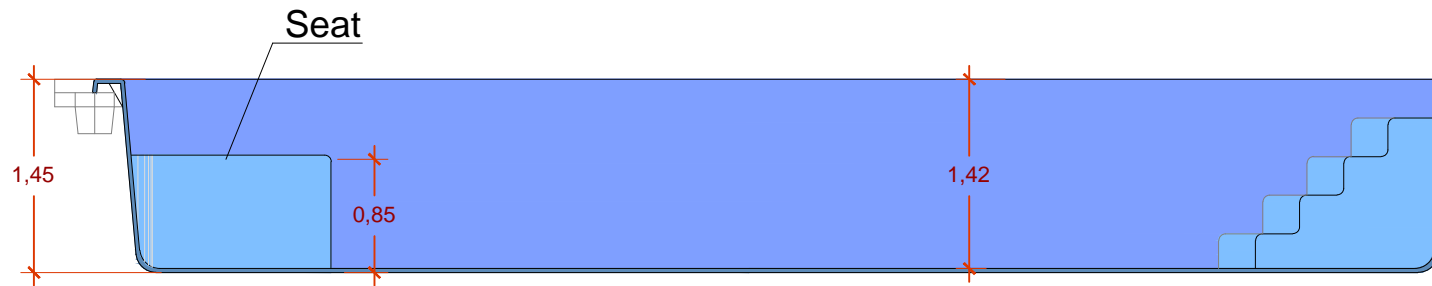

SIZES PLANE-PLATINUM 10 MODEL

POOL EXTERNAL SIZES: 10,40 X 4,25 m
 MAXIMUM DEPTH: 1,42 m
 CURB WIDTH: 0,25 m

TOP VIEW

LONGITUDINAL SECTION

CROSS SECTION

Sizes in meters, sizes tolerance ± 2 cm

Model: platinum 10