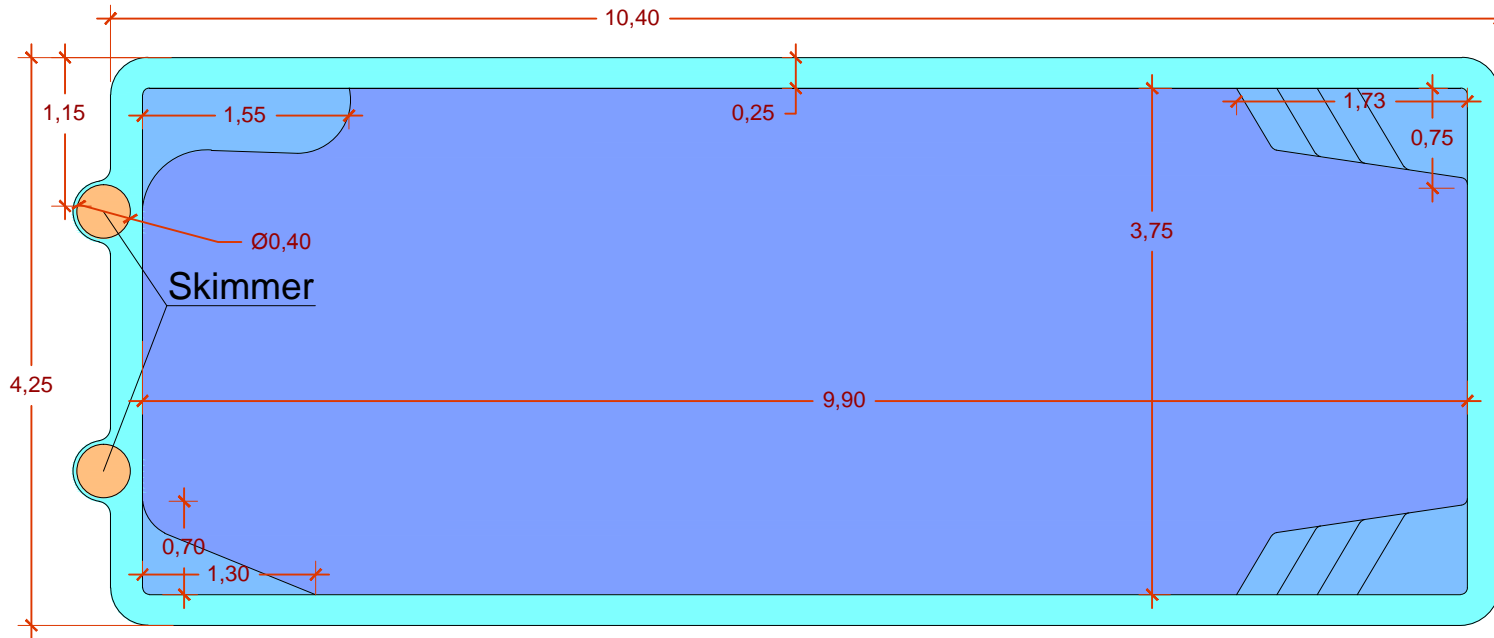

SIZES PLANE-PLATINUM 10 MODEL

POOL EXTERNAL SIZES: 10,40 X 4,25 m
 MAXIMUM DEPTH: 1,42 m
 CURB WIDTH: 0,25 m

TOP VIEW

LONGITUDINAL SECTION

CROSS SECTION

Sizes in meters, sizes tolerance ± 2 cm

Model: platinum 10