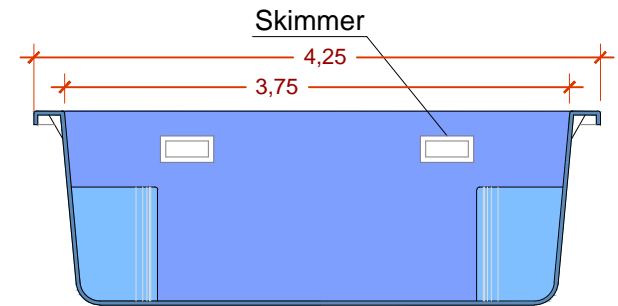

SIZES PLANE - PLATINUM 8 MODEL

POOL EXTERNAL SIZES : 8.47 X 4.25 m
 MAXIMUM DEPTH OF SHELL: 1.43 m
 CURB WIDTH: 0.25 m

TOP VIEW

LONGITUDINAL SECTION

CROSS SECTION

Sizes in meters, sizes tolerance ±2cm