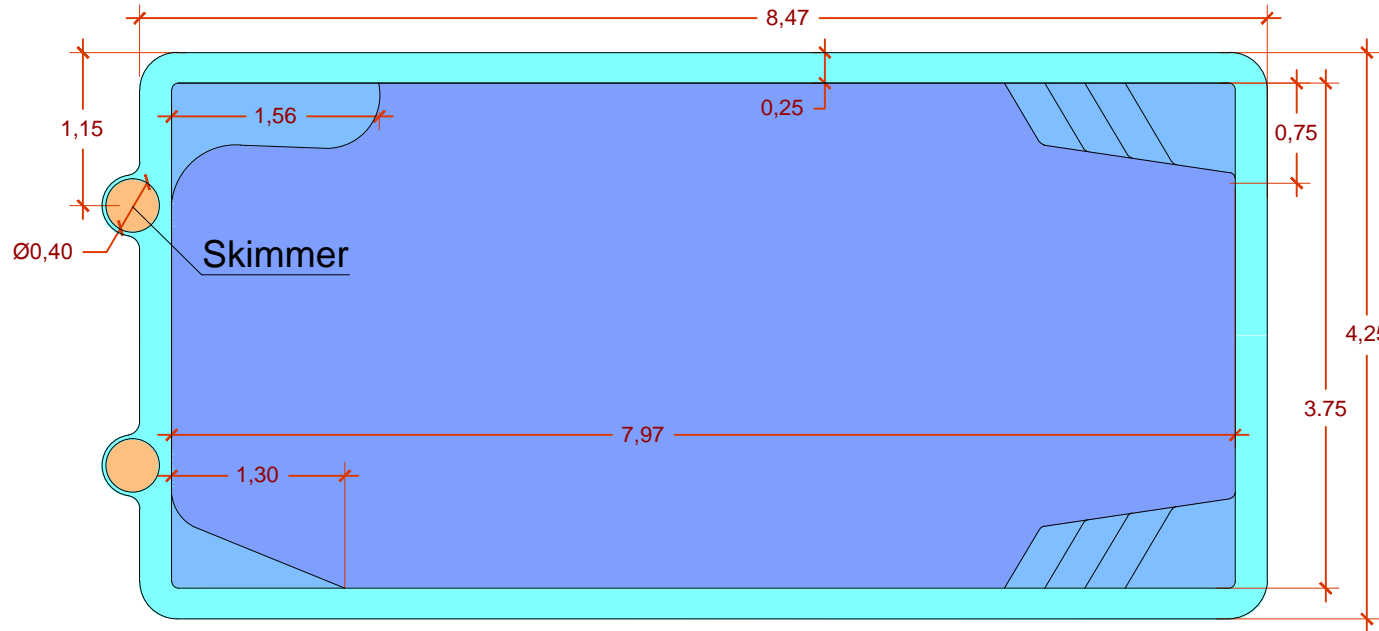

SIZES PLANE - PLATINUM 8 MODEL

POOL EXTERNAL SIZES : 8.47 X 4.25 m
 MAXIMUM DEPTH OF SHELL: 1.43 m
 CURB WIDTH: 0.25 m

TOP VIEW

LONGITUDINAL SECTION

CROSS SECTION

Sizes in meters, sizes tolerance ±2cm