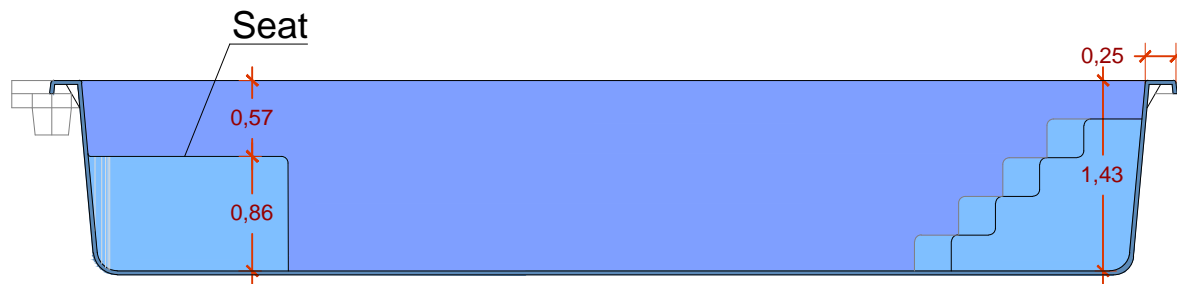

SIZES PLANE - PLATINUM 8 MODEL

POOL EXTERNAL SIZES : 8.47 X 4.25 m
 MAXIMUM DEPTH OF SHELL: 1.43 m
 CURB WIDTH: 0.25 m

TOP VIEW

LONGITUDINAL SECTION

CROSS SECTION

Sizes in meters, sizes tolerance ±2cm