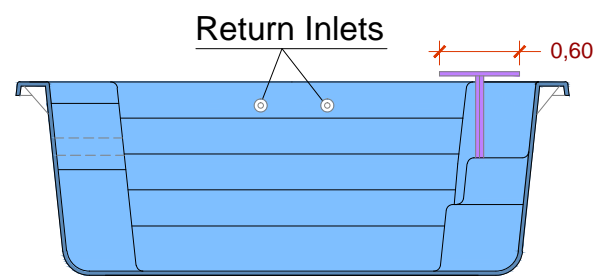

SIZES PLANE - HAWAIIAN MODEL

POOL EXTERNAL SIZES: 10,04 X 4,18 m
 MAXIMUM DEPTH OF SHELL: 1,45 m
 CURB WIDTH: 0,26 m

TOP VIEW

LONGITUDINAL SECTION

CROSS SECTION

Sizes in meters, sizes tolerance ±2cm