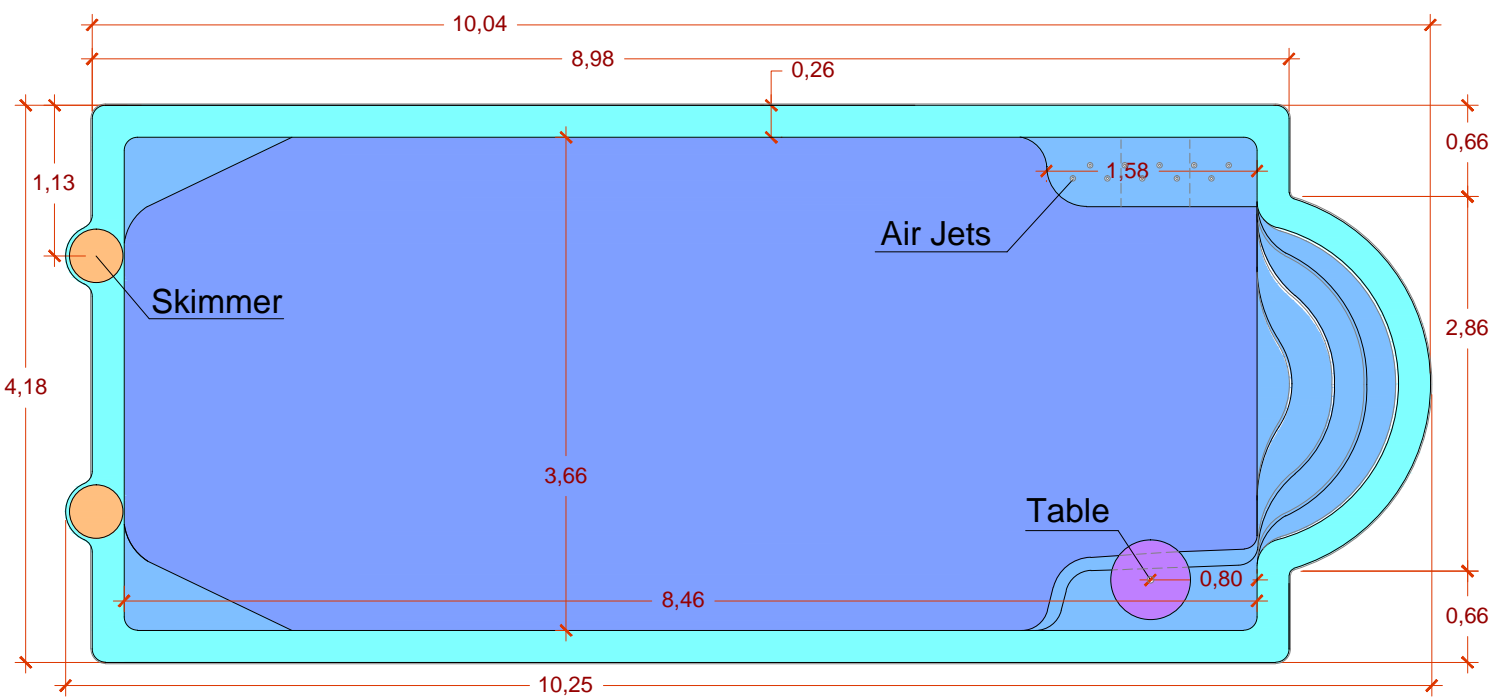

SIZES PLANE - HAWAIIAN MODEL

POOL EXTERNAL SIZES: 10,04 X 4,18 m
 MAXIMUM DEPTH OF SHELL: 1,45 m
 CURB WIDTH: 0,26 m

TOP VIEW

LONGITUDINAL SECTION

CROSS SECTION

Sizes in meters, sizes tolerance ±2cm