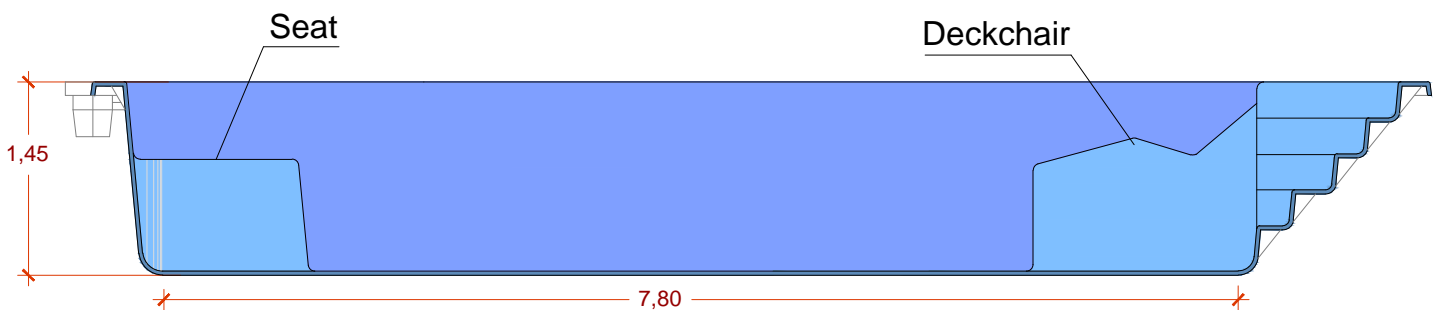

SIZES PLANE - HAWAIIAN MODEL

POOL EXTERNAL SIZES: 10,04 X 4,18 m
 MAXIMUM DEPTH OF SHELL: 1,45 m
 CURB WIDTH: 0,26 m

TOP VIEW

LONGITUDINAL SECTION

CROSS SECTION

Sizes in meters, sizes tolerance ±2cm